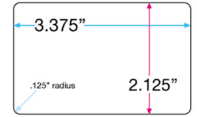

digi-press™

CR80 TEMPLATE REGULAR SIZE (CREDIT CARD) SIZE

HORIZONTAL DESIGN

FRONT

BACK

FRONT

VERTICAL DESIGN

BACK

CARD WILL BE CUT DOWN TO THE RED LINE
FILL UP THE IMAGE UP TO THE BLACK LINE (BLEED)
PLEASE SAVE AT A MINIMUM OF 300 DPI

PLEASE UPLOAD TO: www.digi.wetransfer.com
OR EMAIL TO: contact@digi-press.us
MORE INFO AT: www.digi-press.us