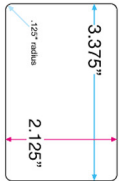

digi-press™

CR80 TEMPLATE REGULAR SIZE (CREDIT CARD) SIZE

HORIZONTAL DESIGN

FRONT

BACK

FRONT

VERTICAL DESIGN

BACK

CARD WILL BE CUT DOWN TO THE RED LINE
FILL UP THE IMAGE UP TO THE BLACK LINE (BLEED)
PLEASE SAVE AT A MINIMUM OF 300 DPI

PLEASE UPLOAD TO: www.digi.wetransfer.com
OR EMAIL TO: contact@digi-press.us
MORE INFO AT: www.digi-press.us